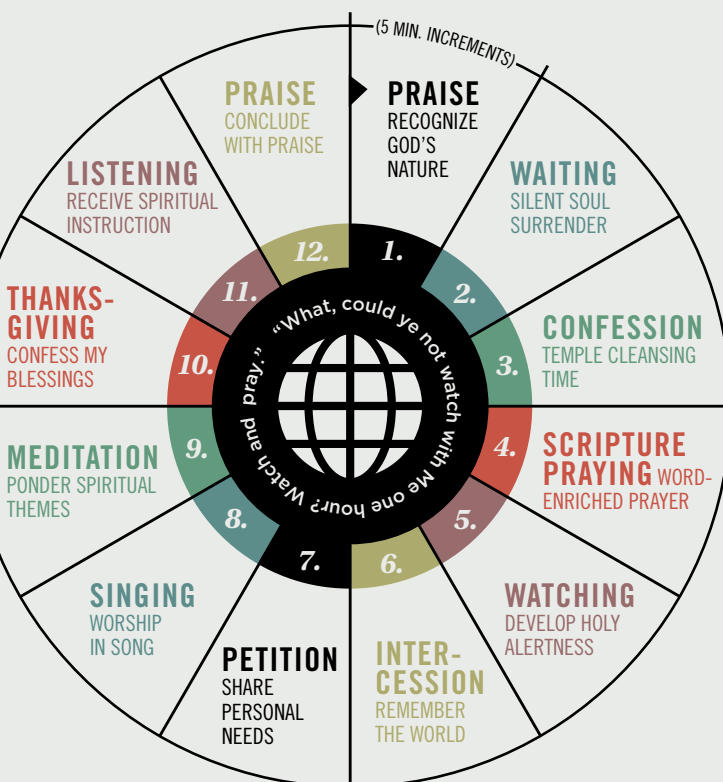

That was then – this is now! A whole new generation has arisen, and as the late Keith Green said, “This generation of Christians is responsible for this generation of souls on the earth.” That’s why EHC is launching the OIKOS Initiative, a strategic plan to reach every family on Earth with the Gospel in the coming two decades. This task may seem overwhelming, but the same Holy Spirit who empowered the Early Church’s disciples is also empowering us.

As International President of EHC, I have long believed that “the degree to which prayer is mobilized will be the degree to which the world is evangelized.” And that is why we publish this U.S. Prayer Map to mobilize the Church to pray for the advancement of the Great Commission. And as you pray, determine to become an answer to your own prayers. Join us in partnering to take the Gospel to many thousands of homes this very day (and every day) throughout the United States. To enlist: visit www.oikos.global

THE HOUR THAT CHANGES THE WORLD

How to invest an hour a day for a lost world!
By dividing an hour into 12 five-minute segments, you can easily pray daily for one full hour. (From Dick Eastman’s best-selling book *The Hour That Changes the World*, available online at ehc.org/bookstore or amazon.com)

1. **PRAISE** Recognize God’s Nature (Ps. 63:3)
2. **WAITING** Silent Soul Surrender (Ps. 46:10)
3. **CONFESSION** Temple Cleansing Time (Ps. 139:23)
4. **SCRIPTURE PRAYING WORD-ENRICHED PRAYER**
5. **WATCHING** Develop Holy Alertness (Col. 4:2)
6. **INTER-CESSION** Remember the World (1 Tim. 2:1-2)
7. **PETITION** Share Personal Needs (Matt. 7:7)
8. **SINGING** Worship in Song (Ps. 100:2)
9. **MEDITATION** Ponder Spiritual Themes (Josh. 1:8)
10. **THANKSGIVING** Confess My Blessings (1 Thess. 5:18)
11. **LISTENING** Receive Spiritual Instruction (Eccl. 5:2)
12. **PRAISE** Conclude with Praise (Ps. 52:9)