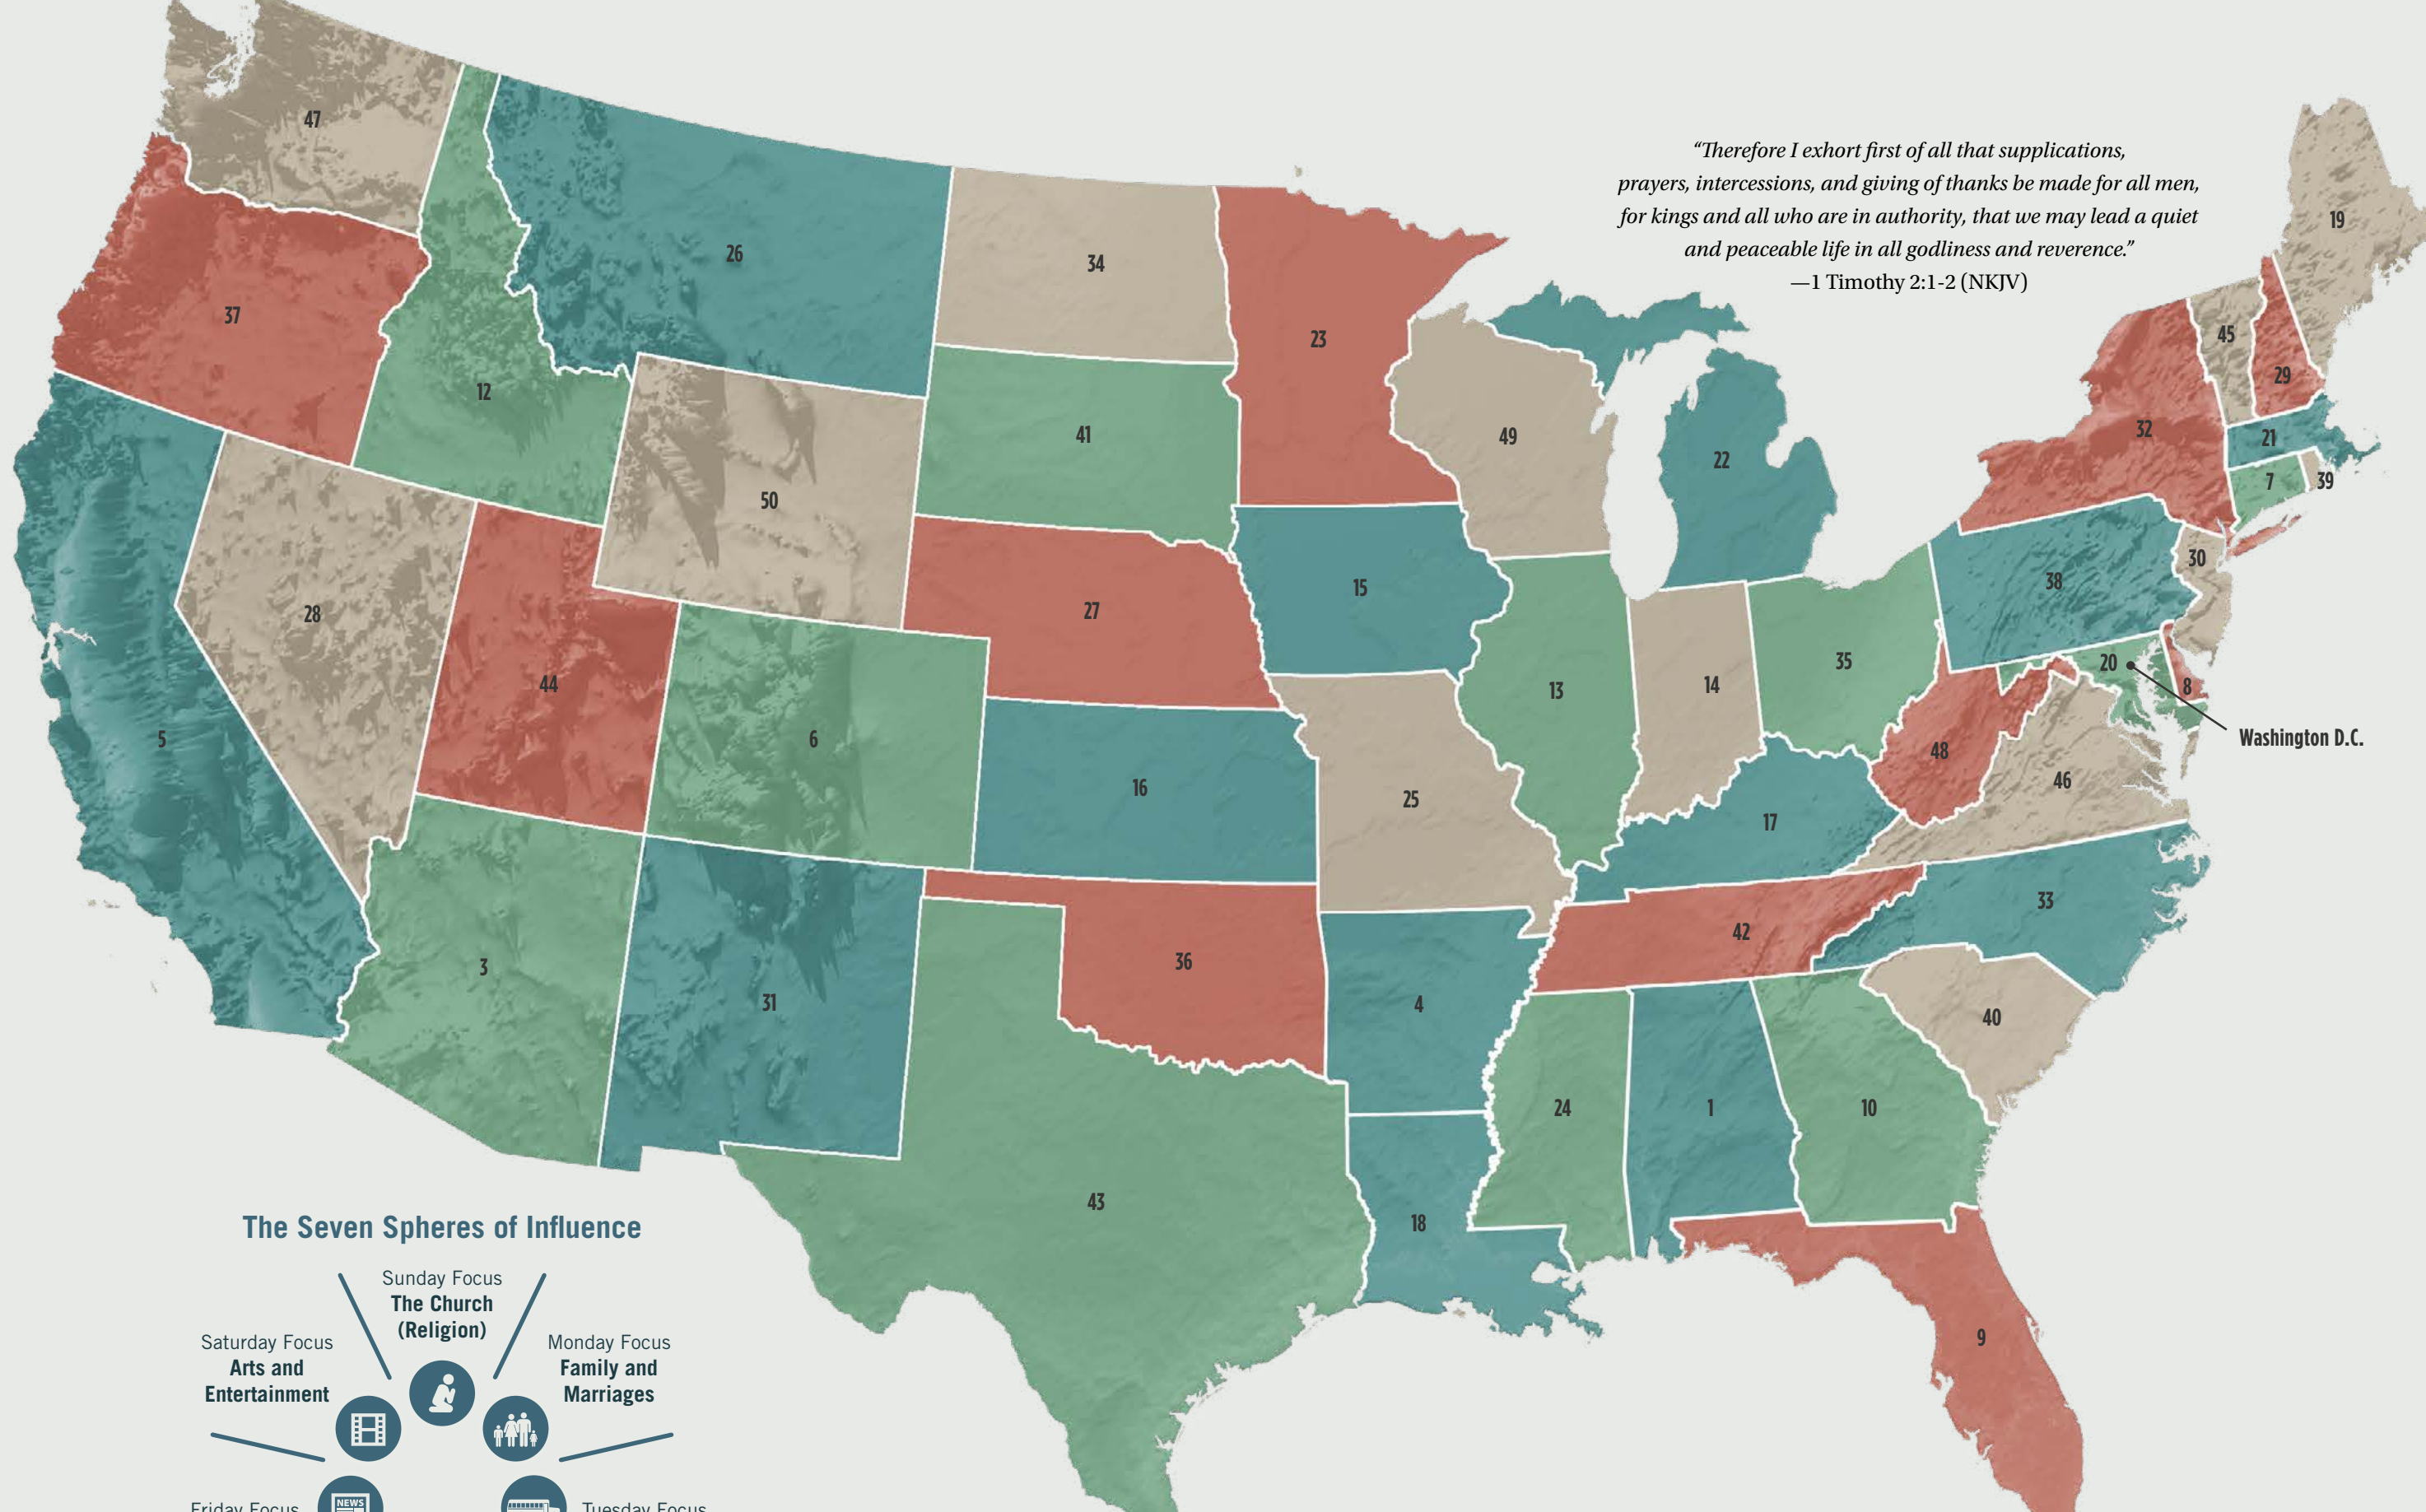

“Therefore I exhort first of all that supplications, prayers, intercessions, and giving of thanks be made for all men, for kings and all who are in authority, that we may lead a quiet and peaceable life in all godliness and reverence.”
—1 Timothy 2:1-2 (NKJV)

The Seven Spheres of Influence