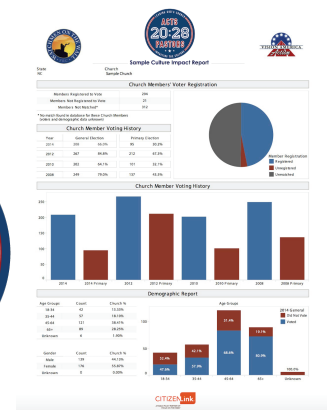

5 Join the 20:28 Pastors Outreach

Free Culture Impact Report

- Help mobilize your pastor and church members to register and vote by giving your pastor a free Culture Impact Report about your congregation.

This high level report will show you valuable data including the:

- Percent of your church that is **registered** to vote
- Percent that has **voted** in the last 4 elections
- Helpful demographic information
- And tools to help you increase registration and voting!

To learn more, visit 2028Pastors.com or email info@2028Pastors.com.